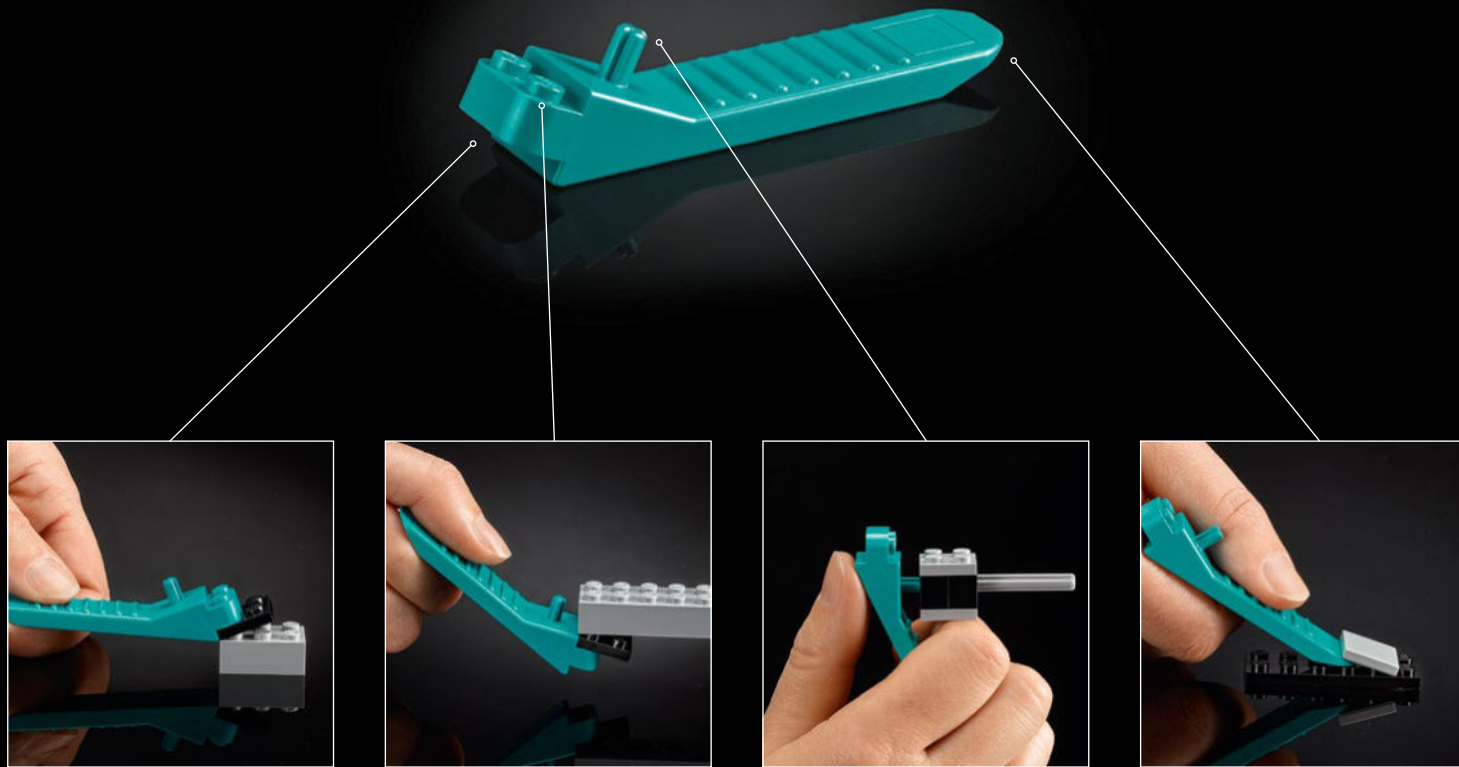

[LEGO.com/brickseparator](https://www.lego.com/brickseparator)