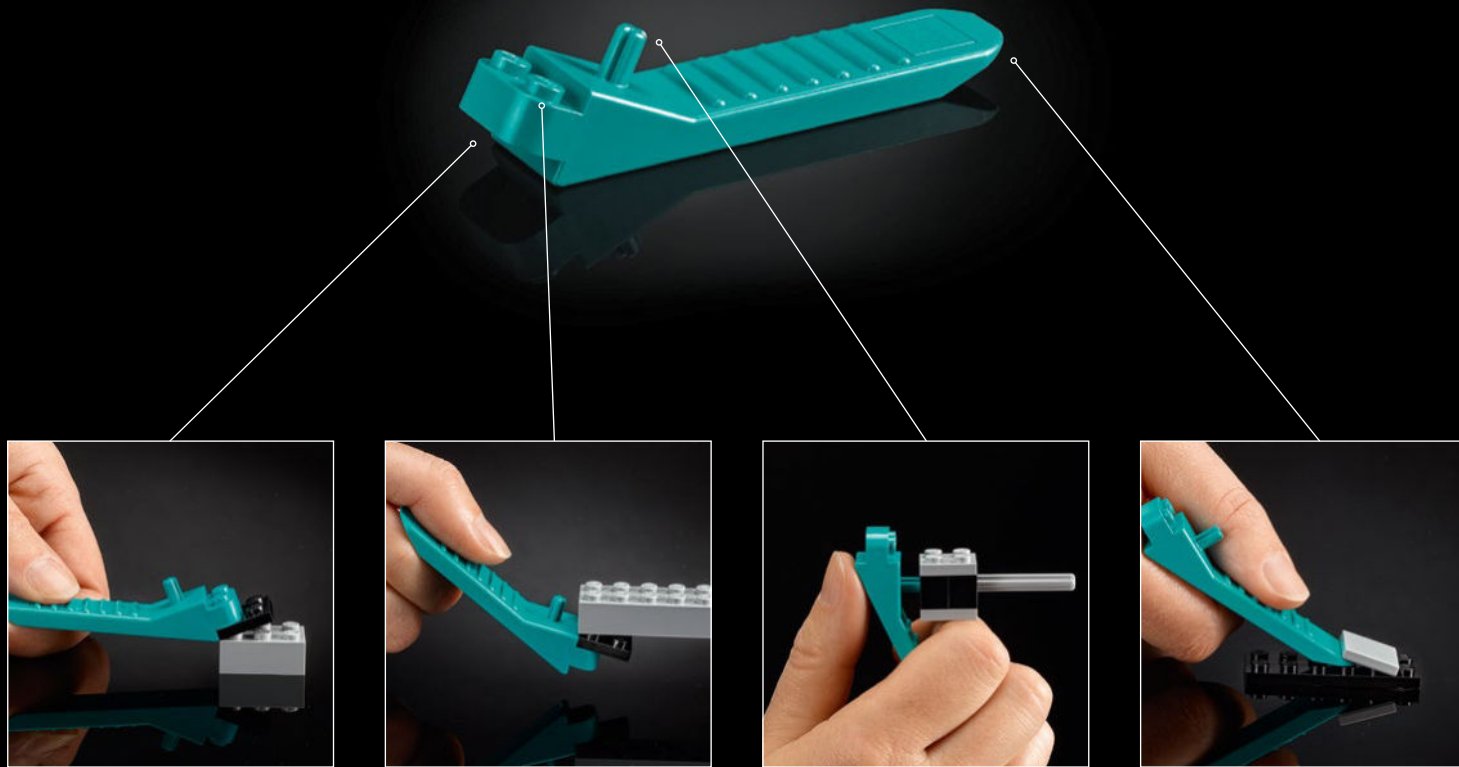

[LEGO.com/brickseparator](https://www.lego.com/brickseparator)