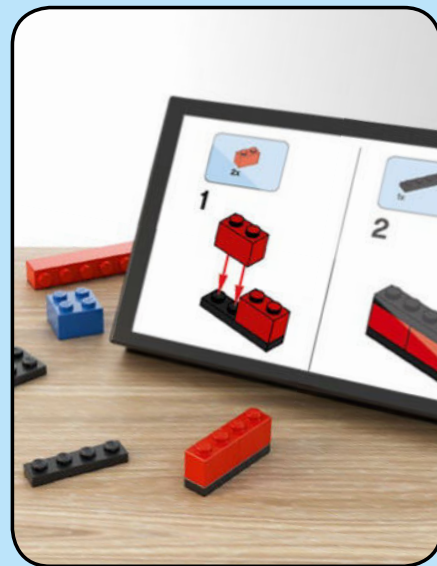

1. **3** Get the Building Instructions
   Hol dir die Bauanleitung
   Obtiens les instructions de montage
   Obtenir les instructions de montage
   Scarica le istruzioni per la
   costruzione
   Consulta las instrucciones de
   construcción
   Obtém as Instruções de Construção
   Szerezd be az építési útmutatókat!
   Saņem būvēšanas instrukcijas
   获取拼搭说明

LEGO.com/apps

Check for compatibility
Kompatibilität prüfen
Vérifier la compatibilité
Controlla la compatibilità
Comprueba tu compatibilidad

Verificar a compatibilidade
Ellenőrizd a kompatibilitást
Pārbaudīt saderību
检查兼容性