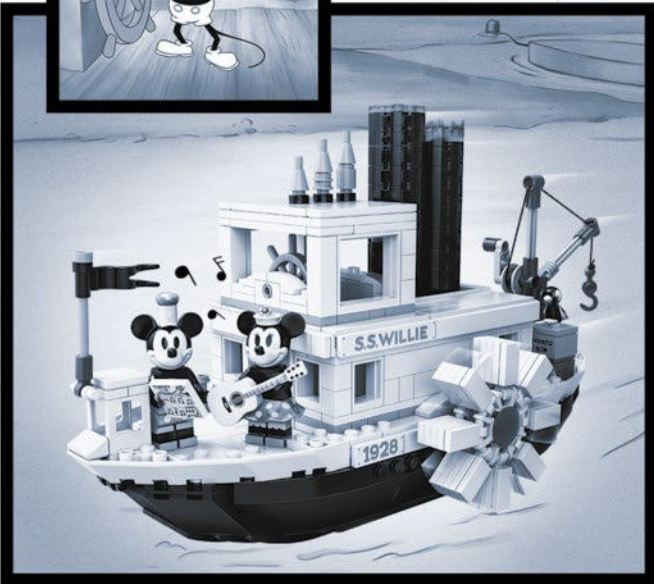

Steamboat Willie

Without a doubt, Disney's 1928 cartoon *Steamboat Willie* represents a series of cultural and historically significant firsts: the first cartoon with fully synchronized sound, the first fully post-produced soundtrack, among the first films ever to be storyboarded and finally distributed and the first public appearance of the cheeky mouse that would go on to become one of the world's most beloved personalities.

All in all, *Steamboat Willie* was a groundbreaking achievement in the world of motion pictures...

But more than that, this short, black and white cartoon represents Walt Disney's creativity and determination; two qualities that are also embedded in the ethos behind LEGO® Ideas.