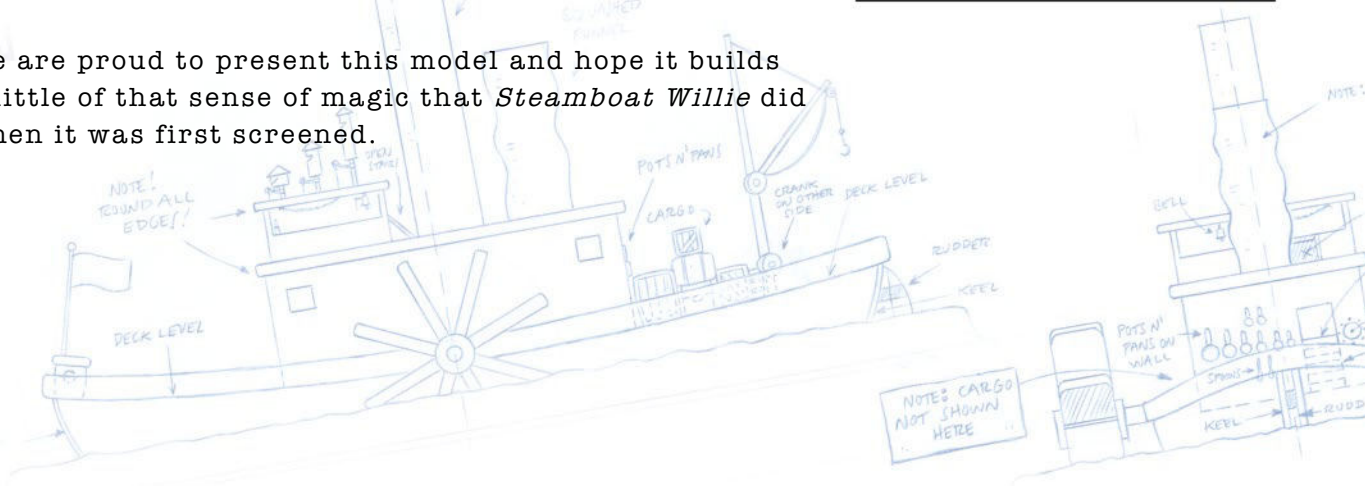

Disney was convinced that sound would bring a real sense of magic and humor to the cartoon...and it truly did. His sense of storytelling and drive for technical innovation prevailed and led to International fame for both Walt Disney and Mickey Mouse. 90 years later, The Walt Disney Company still represents the world's best storytelling and innovation in animation.

We are proud to present this model and hope it builds a little of that sense of magic that *Steamboat Willie* did when it was first screened.