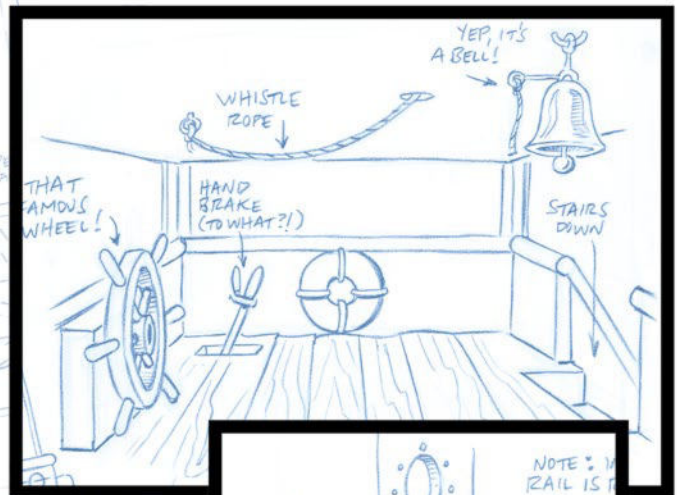

Disney was convinced that sound would bring a real sense of magic and humor to the cartoon...and it truly did. His sense of storytelling and drive for technical innovation prevailed and led to International fame for both Walt Disney and Mickey Mouse. 90 years later, The Walt Disney Company still represents the world's best storytelling and innovation in animation.

We are proud to present this model and hope it builds a little of that sense of magic that *Steamboat Willie* did when it was first screened.