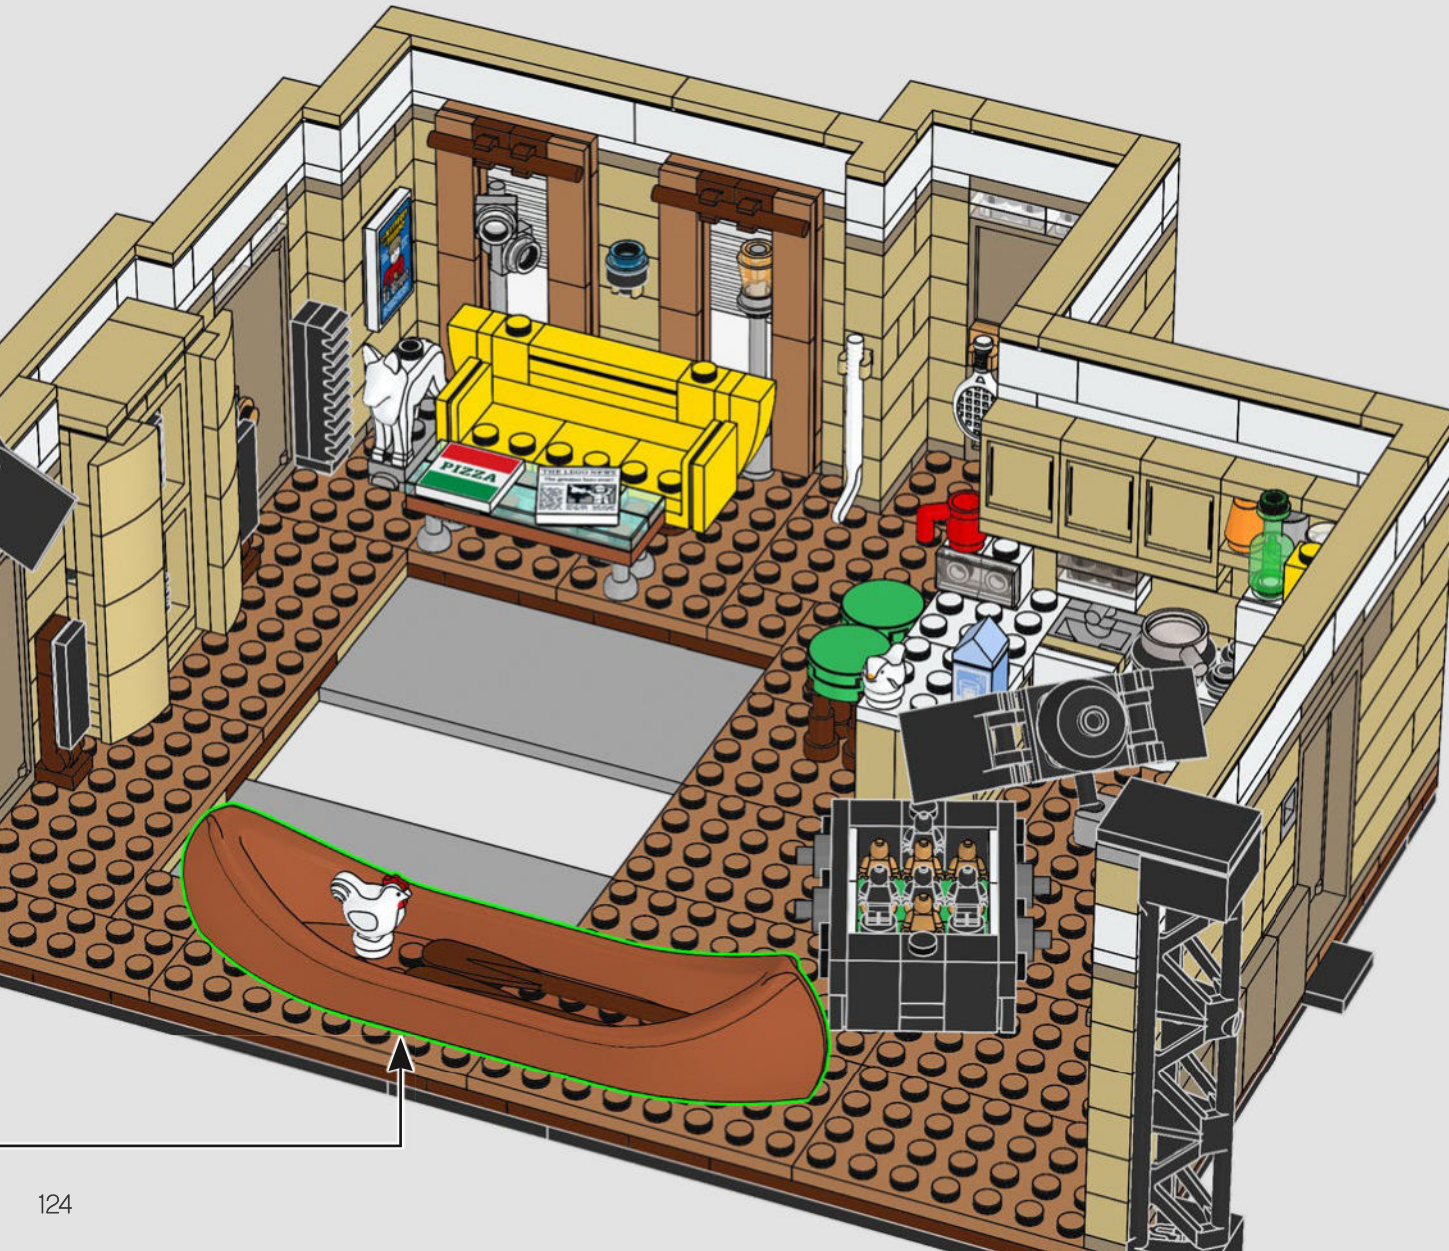

108

109

• The wooden canoe the guys get stuck with after their apartment is robbed of all their furniture.

1

2

● The duck and chicken that Chandler and Joey adopt and raise over time.

110

1