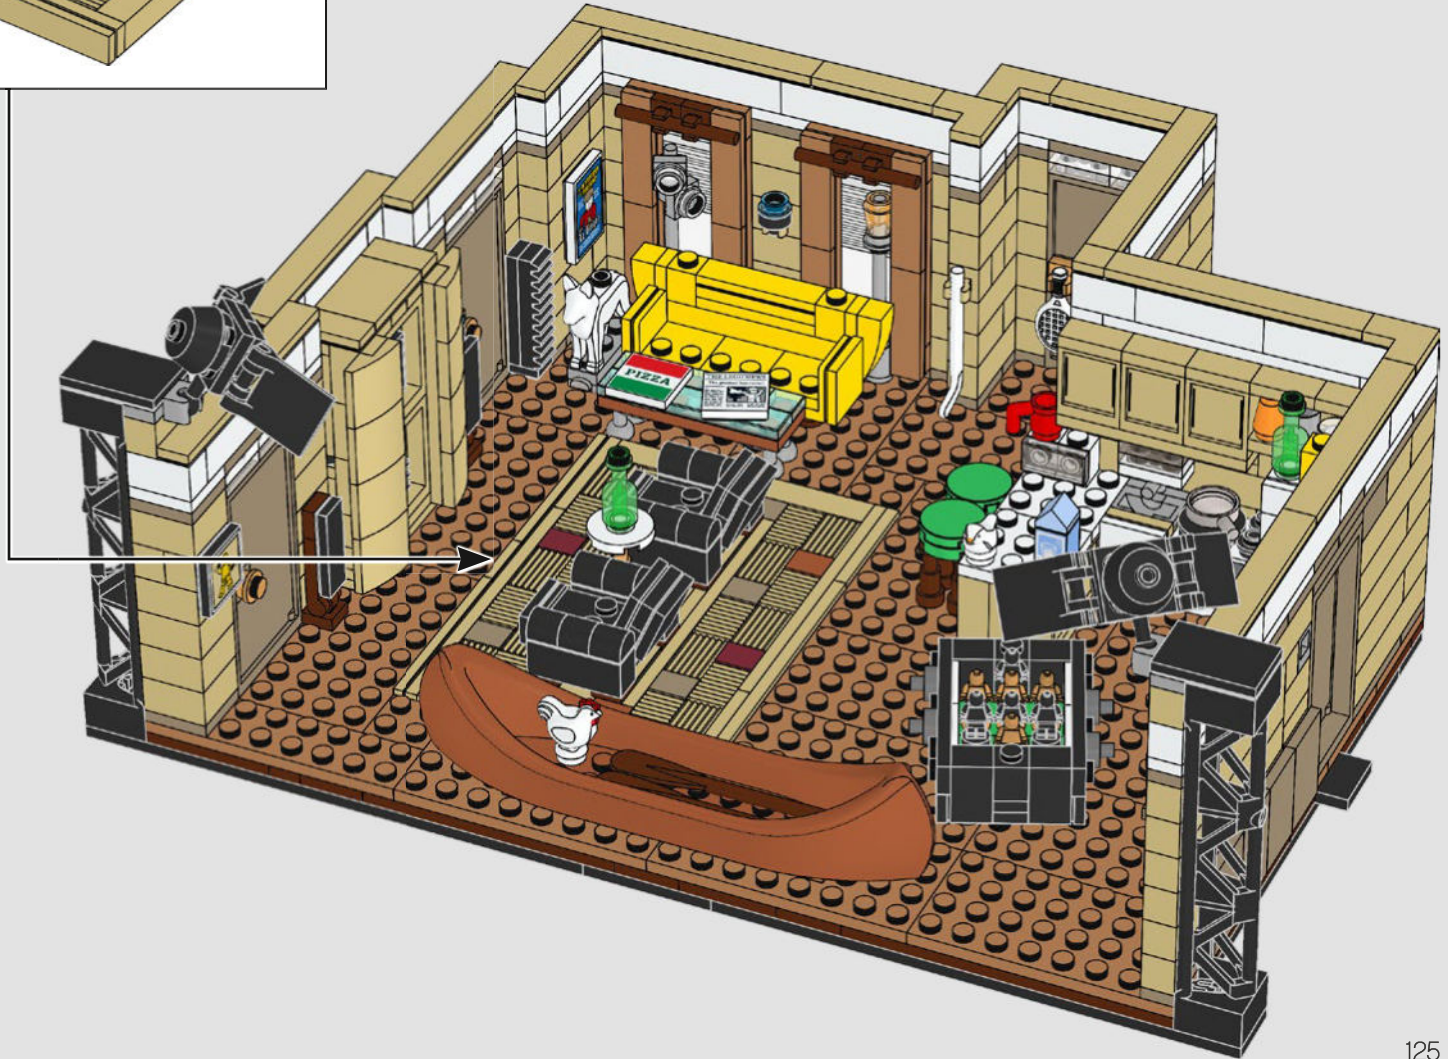

108

109

• The wooden canoe the guys get stuck with after their apartment is robbed of all their furniture.

1

2

● The duck and chicken that Chandler and Joey adopt and raise over time.

110

1